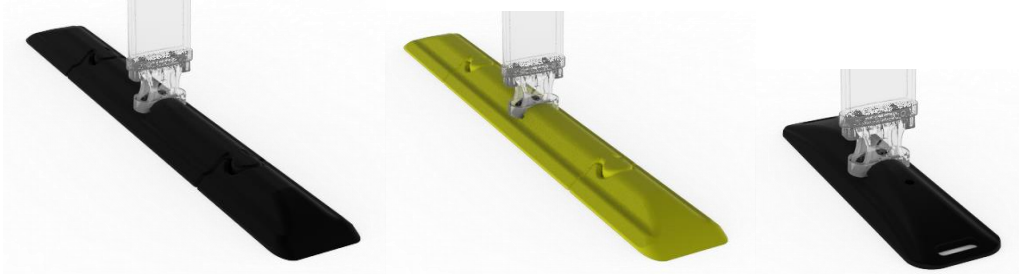

Reboundable Delineator Bases

Features:

Made from various recycled materials • Stack and pack easily and suit standard pallets • All bases suit all reboundable blade types • All reboundable delineator bases include injection moulded feet to prevent slipping • New Age base includes highly reflective cat's eyes • Tornado base includes cavity for alice band which provides high reflectivity • Highly UV and temperature resistant • Available in yellow and black options

SKU	Description	mm ↕ (A)	mm (B) ↔	mm (C) ↗	KG 📦
DL-04-XX	New Age Base	98	595	400	13
DL-05-XX	Tornado Base	90	276	1014	16
DL-06-XX	Interlock Base	92	282	1146	20

XX = Colour Option: Colours available include Black (Bl), yellow (Y).